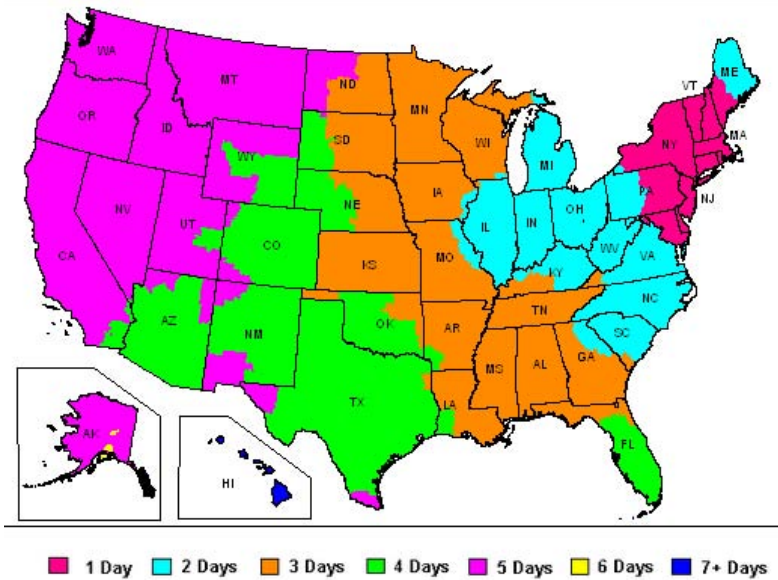

THIS MAP ILLUSTRATES SERVICE SCHEDULES IN BUSINESS DAYS AS OF JANUARY, 2013 FOR FEDEX GROUND SHIPMENTS. PLEASE NOTE. PACKAGES PICKED UP FROM A RESIDENCE MAY HAVE ONE ADDITIONAL TRANSIT DAY. FOR FASTER RETURNS PLEASE DROP OFF AT A STAFFED FEDEX LOCATION.

SERVICE MAP COLORS MAY VARY DUE TO A DIFFERENCE IN HARDWARE AND SOFTWARE. THIS MAP IS A GENERAL REPRESENTATION OF UPS GROUND TRANSIT TIMES. FOR SERVICE AVAILABILITY AND TO CALCULATE THE DELIVERY TIME FOR A PACKAGE SHIPPED BETWEEN A SPECIFIC ORIGIN AND DESTINATION.

FLORIDA DISTRIBUTION CENTER

273 SW MORRELL'S COURT, SUITE 102
LAKE CITY, FL 3224

Cheryl Meyer
800-266-2222 ext. 5717
MeyerC@HardyDiagnostics.com

THIS MAP ILLUSTRATES SERVICE SCHEDULES IN BUSINESS DAYS AS OF JANUARY, 2013 FOR FEDEX GROUND SHIPMENTS. PLEASE NOTE. PACKAGES PICKED UP FROM A RESIDENCE MAY HAVE ONE ADDITIONAL TRANSIT DAY. FOR FASTER RETURNS PLEASE DROP OFF AT A STAFFED FEDEX LOCATION.

business days in transit from: LAKE CITY, FL 32024

[Printer-friendly](#)

SERVICE MAP COLORS MAY VARY DUE TO A DIFFERENCE IN HARDWARE AND SOFTWARE. THIS MAP IS A GENERAL REPRESENTATION OF UPS GROUND TRANSIT TIMES. FOR SERVICE AVAILABILITY AND TO CALCULATE THE DELIVERY TIME FOR A PACKAGE SHIPPED BETWEEN A SPECIFIC ORIGIN AND DESTINATION.