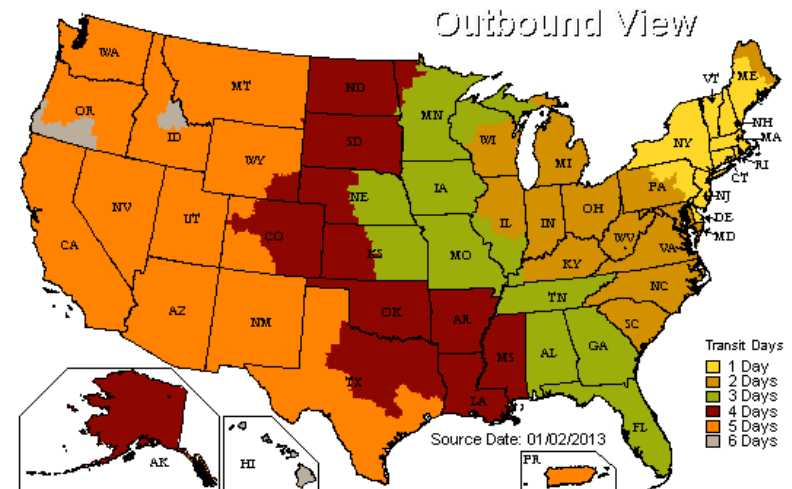

* Origin ZIP/Postal code: * Country:

1 Day 2 Days 3 Days 4 Days 5 Days 6 Days 7+ Days

THIS MAP ILLUSTRATES SERVICE SCHEDULES IN BUSINESS DAYS AS OF JANUARY, 2013 FOR FEDEX GROUND SHIPMENTS. PLEASE NOTE. PACKAGES PICKED UP FROM A RESIDENCE MAY HAVE ONE ADDITIONAL TRANSIT DAY. FOR FASTER RETURNS PLEASE DROP OFF AT A STAFFED FEDEX LOCATION.

Business days in transit from: ALBANY, NY 12205

[Printer-friendly](#)

Transit Days
1 Day
2 Days
3 Days
4 Days
5 Days
6 Days

SERVICE MAP COLORS MAY VARY DUE TO A DIFFERENCE IN HARDWARE AND SOFTWARE. THIS MAP IS A GENERAL REPRESENTATION OF UPS GROUND TRANSIT TIMES. FOR SERVICE AVAILABILITY AND TO CALCULATE THE DELIVERY TIME FOR A PACKAGE SHIPPED BETWEEN A SPECIFIC ORIGIN AND DESTINATION.