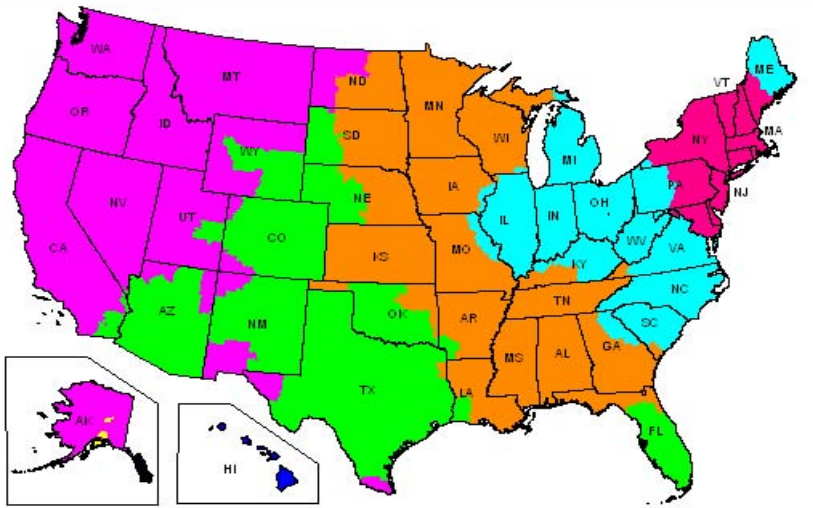

SERVICE MAP COLORS MAY VARY DUE TO A DIFFERENCE IN HARDWARE AND SOFTWARE. THIS MAP IS A GENERAL REPRESENTATION OF UPS GROUND TRANSIT TIMES. FOR SERVICE AVAILABILITY AND TO CALCULATE THE DELIVERY TIME FOR A PACKAGE SHIPPED BETWEEN A SPECIFIC ORIGIN AND DESTINATION.

business days in transit from: LACEY, WA 98503 [Printer-friendly](#)

SERVICE MAP COLORS MAY VARY DUE TO A DIFFERENCE IN HARDWARE AND SOFTWARE. THIS MAP IS A GENERAL REPRESENTATION OF UPS GROUND TRANSIT TIMES. FOR SERVICE AVAILABILITY AND TO CALCULATE THE DELIVERY TIME FOR A PACKAGE SHIPPED BETWEEN A SPECIFIC ORIGIN AND DESTINATION.

Bill Carlson
800-266-2222 ext. 5625
CarlsonB@HardyDiagnostics.com

Origin ZIP/Postal code: * Country: [Update](#)

THIS MAP ILLUSTRATES SERVICE SCHEDULES IN BUSINESS DAYS AS OF JANUARY, 2013 FOR FEDEX GROUND SHIPMENTS. PLEASE NOTE: PACKAGES PICKED UP FROM A RESIDENCE MAY HAVE ONE ADDITIONAL TRANSIT DAY. FOR FASTER RETURNS PLEASE DROP OFF AT A STAFFED FEDEX LOCATION.