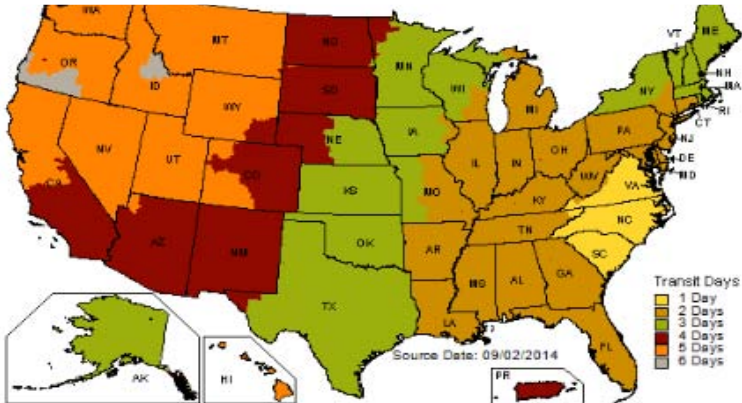

* Origin ZIP/Postal code: * Country:

■ 1 Day ■ 2 Days ■ 3 Days ■ 4 Days ■ 5 Days ■ 6 Days ■ 7+ Days

THIS MAP ILLUSTRATES SERVICE SCHEDULES IN BUSINESS DAYS AS OF JANUARY, 2013 FOR FEDEX GROUND SHIPMENTS. PLEASE NOTE. PACKAGES PICKED UP FROM A RESIDENCE MAY HAVE ONE ADDITIONAL TRANSIT DAY. FOR FASTER RETURNS PLEASE DROP OFF AT A STAFFED FEDEX LOCATION.

Business days in transit from: SPRINGBORO, OH 45066

[Printer-friendly](#)

SERVICE MAP COLORS MAY VARY DUE TO A DIFFERENCE IN HARDWARE AND SOFTWARE. THIS MAP IS A GENERAL REPRESENTATION OF UPS GROUND TRANSIT TIMES. FOR SERVICE AVAILABILITY AND TO CALCULATE THE DELIVERY TIME FOR A PACKAGE SHIPPED BETWEEN A SPECIFIC ORIGIN AND DESTINATION.

Service Map colors may vary due to differences in hardware and software. This map is a general representation of UPS Ground transit times. For service availability and to calculate the delivery time for a package shipped between a specific origin and destination worldwide, [Calculate Time & Cost](#).