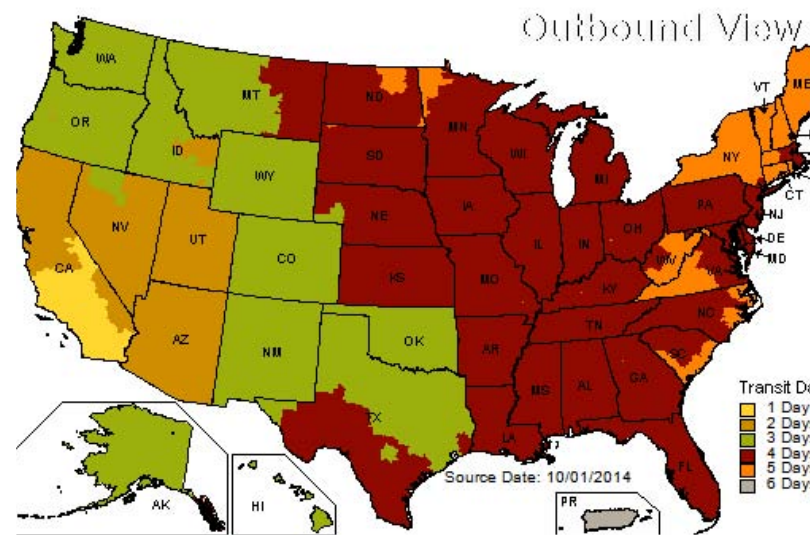

SERVICE MAP COLORS MAY VARY DUE TO A DIFFERENCE IN HARDWARE AND SOFTWARE. THIS MAP IS A GENERAL REPRESENTATION OF UPS GROUND TRANSIT TIMES. FOR SERVICE AVAILABILITY AND TO CALCULATE THE DELIVERY TIME FOR A PACKAGE SHIPPED BETWEEN A SPECIFIC ORIGIN AND DESTINATION.

FedEx Ground® Service Maps

View the map of transit times from the origin ZIP/Postal code.

[Printable version](#)

View Maps

* Origin ZIP/Postal code: * Country: [Update](#)

[← BACK TO DISTRIBUTION CENTERS | NEXT DAY DELIVERY ZONE](#)