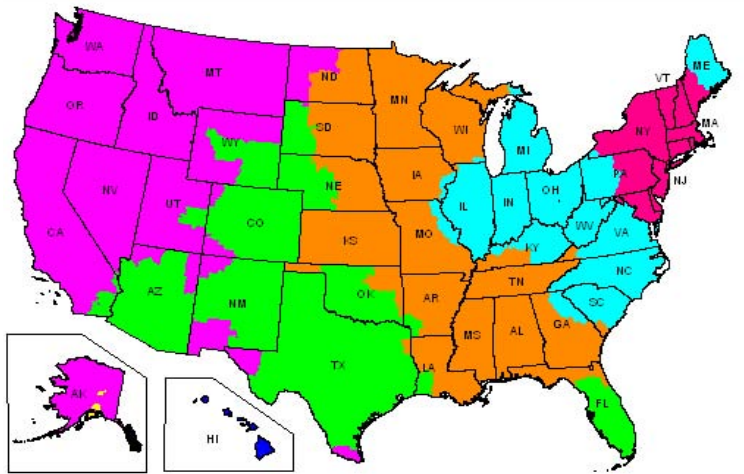

* Origin ZIP/Postal code: * Country:

1 Day 2 Days 3 Days 4 Days 5 Days 6 Days 7+ Days

THIS MAP ILLUSTRATES SERVICE SCHEDULES IN BUSINESS DAYS AS OF JANUARY, 2013 FOR FEDEX GROUND SHIPMENTS. PLEASE NOTE. PACKAGES PICKED UP FROM A RESIDENCE MAY HAVE ONE ADDITIONAL TRANSIT DAY. FOR FASTER RETURNS PLEASE DROP OFF AT A STAFFED FEDEX LOCATION.

Business days in transit from: ALBANY, NY 12205

[Printer-friendly](#)

Transit Days
1 Day
2 Days
3 Days
4 Days
5 Days
6 Days

SERVICE MAP COLORS MAY VARY DUE TO A DIFFERENCE IN HARDWARE AND SOFTWARE. THIS MAP IS A GENERAL REPRESENTATION OF UPS GROUND TRANSIT TIMES. FOR SERVICE AVAILABILITY AND TO CALCULATE THE DELIVERY TIME FOR A PACKAGE SHIPPED BETWEEN A SPECIFIC ORIGIN AND DESTINATION.

SERVICE MAP COLORS MAY VARY DUE TO A DIFFERENCE IN HARDWARE AND SOFTWARE. THIS MAP IS A GENERAL REPRESENTATION OF UPS GROUND TRANSIT TIMES. FOR SERVICE AVAILABILITY AND TO CALCULATE THE DELIVERY TIME FOR A PACKAGE SHIPPED BETWEEN A SPECIFIC ORIGIN AND DESTINATION.

business days in transit from: LAKE CITY, FL 32024

[Printer-friendly](#)

SERVICE MAP COLORS MAY VARY DUE TO A DIFFERENCE IN HARDWARE AND SOFTWARE. THIS MAP IS A GENERAL REPRESENTATION OF UPS GROUND TRANSIT TIMES. FOR SERVICE AVAILABILITY AND TO CALCULATE THE DELIVERY TIME FOR A PACKAGE SHIPPED BETWEEN A SPECIFIC ORIGIN AND DESTINATION.