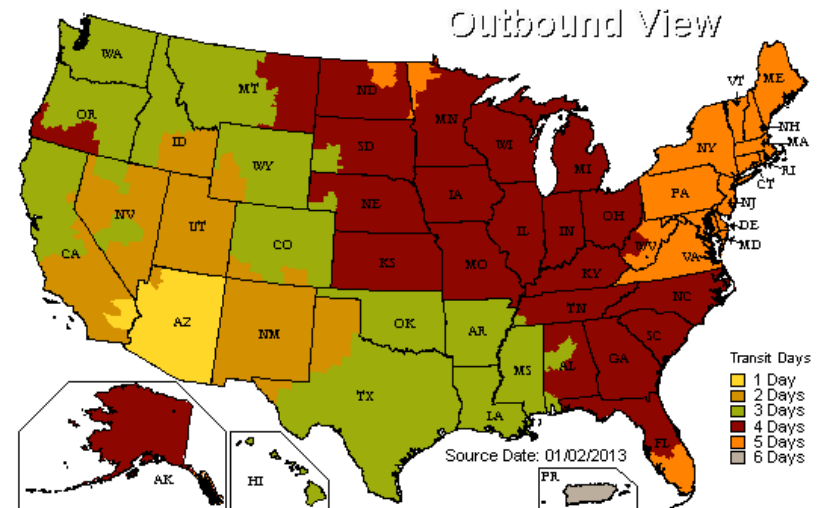

SERVICE MAP COLORS MAY VARY DUE TO A DIFFERENCE IN HARDWARE AND SOFTWARE. THIS MAP IS A GENERAL REPRESENTATION OF UPS GROUND TRANSIT TIMES. FOR SERVICE AVAILABILITY AND TO CALCULATE THE DELIVERY TIME FOR A PACKAGE SHIPPED BETWEEN A SPECIFIC ORIGIN AND DESTINATION.

[← BACK TO DISTRIBUTION CENTERS | NEXT DAY DELIVERY ZONE](#)