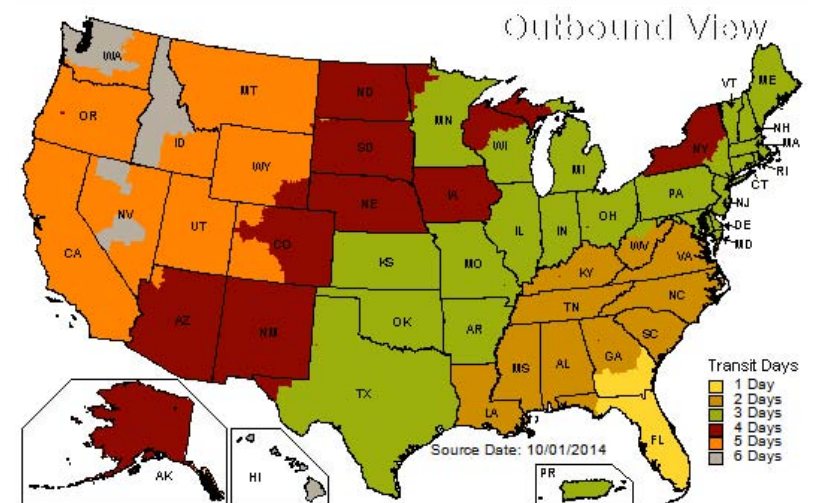

SERVICE MAP COLORS MAY VARY DUE TO A DIFFERENCE IN HARDWARE AND SOFTWARE. THIS MAP IS A GENERAL REPRESENTATION OF UPS GROUND TRANSIT TIMES. FOR SERVICE AVAILABILITY AND TO CALCULATE THE DELIVERY TIME FOR A PACKAGE SHIPPED BETWEEN A SPECIFIC ORIGIN AND DESTINATION.

FLORIDA DISTRIBUTION CENTER

273 SW MORRELL'S COURT, SUITE 102
LAKE CITY, FL 3224

Cheryl Meyer
800-266-2222 ext. 5717
MeyerC@HardyDiagnostics.com

THIS MAP ILLUSTRATES SERVICE SCHEDULES IN BUSINESS DAYS AS OF JANUARY, 2013 FOR FEDEX GROUND SHIPMENTS. PLEASE NOTE. PACKAGES PICKED UP FROM A RESIDENCE MAY HAVE ONE ADDITIONAL TRANSIT DAY. FOR FASTER RETURNS PLEASE DROP OFF AT A STAFFED FEDEX LOCATION.

business days in transit from: LAKE CITY, FL 32024

[Printer-friendly](#)

SERVICE MAP COLORS MAY VARY DUE TO A DIFFERENCE IN HARDWARE AND SOFTWARE. THIS MAP IS A GENERAL REPRESENTATION OF UPS GROUND TRANSIT TIMES. FOR SERVICE AVAILABILITY AND TO CALCULATE THE DELIVERY TIME FOR A PACKAGE SHIPPED BETWEEN A SPECIFIC ORIGIN AND DESTINATION.