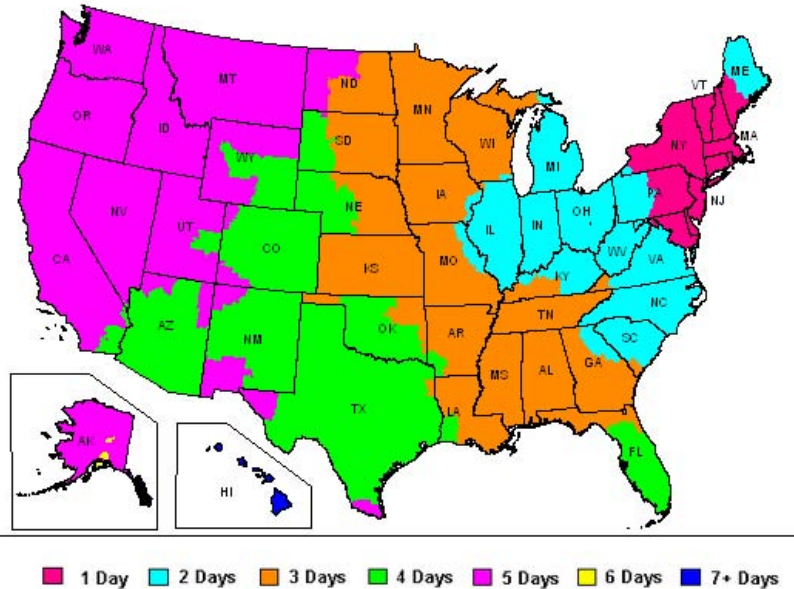

business days in transit from: LAKE CITY, FL 32024

[Printer-friendly](#)

SERVICE MAP COLORS MAY VARY DUE TO A DIFFERENCE IN HARDWARE AND SOFTWARE. THIS MAP IS A GENERAL REPRESENTATION OF UPS GROUND TRANSIT TIMES. FOR SERVICE AVAILABILITY AND TO CALCULATE THE DELIVERY TIME FOR A PACKAGE SHIPPED BETWEEN A SPECIFIC ORIGIN AND DESTINATION.

Business days in transit from: IRVING, TX 75062

[Printer-friendly](#)

THIS MAP ILLUSTRATES SERVICE SCHEDULES IN BUSINESS DAYS AS OF JANUARY, 2013 FOR FEDEX GROUND SHIPMENTS. PLEASE NOTE. PACKAGES PICKED UP FROM A RESIDENCE MAY HAVE ONE ADDITIONAL TRANSIT DAY. FOR FASTER RETURNS PLEASE DROP OFF AT A STAFFED FEDEX LOCATION.