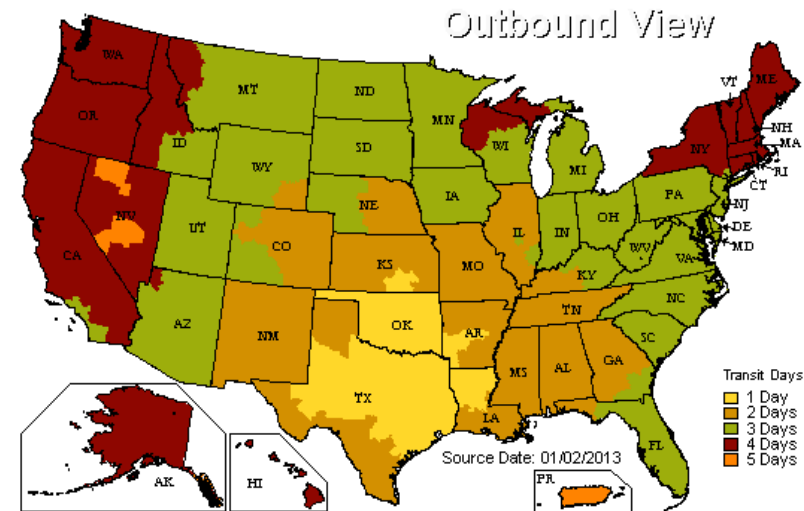

business days in transit from: LAKE CITY, FL 32024

[Printer-friendly](#)

SERVICE MAP COLORS MAY VARY DUE TO A DIFFERENCE IN HARDWARE AND SOFTWARE. THIS MAP IS A GENERAL REPRESENTATION OF UPS GROUND TRANSIT TIMES. FOR SERVICE AVAILABILITY AND TO CALCULATE THE DELIVERY TIME FOR A PACKAGE SHIPPED BETWEEN A SPECIFIC ORIGIN AND DESTINATION.

Business days in transit from: IRVING, TX 75062

[Printer-friendly](#)

THIS MAP ILLUSTRATES SERVICE SCHEDULES IN BUSINESS DAYS AS OF JANUARY, 2013 FOR FEDEX GROUND SHIPMENTS. PLEASE NOTE. PACKAGES PICKED UP FROM A RESIDENCE MAY HAVE ONE ADDITIONAL TRANSIT DAY. FOR FASTER RETURNS PLEASE DROP OFF AT A STAFFED FEDEX LOCATION.