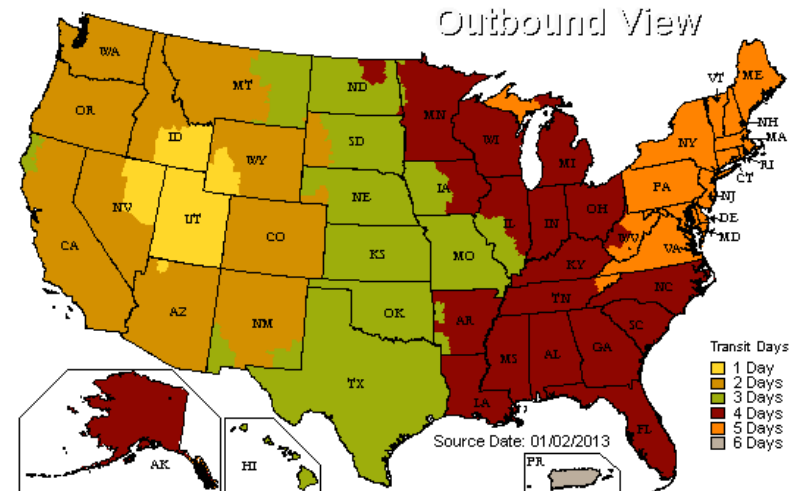

SERVICE MAP COLORS MAY VARY DUE TO A DIFFERENCE IN HARDWARE AND SOFTWARE. THIS MAP IS A GENERAL REPRESENTATION OF UPS GROUND TRANSIT TIMES. FOR SERVICE AVAILABILITY AND TO CALCULATE THE DELIVERY TIME FOR A PACKAGE SHIPPED BETWEEN A SPECIFIC ORIGIN AND DESTINATION.

[← BACK TO DISTRIBUTION CENTERS | NEXT DAY DELIVERY ZONE](#)