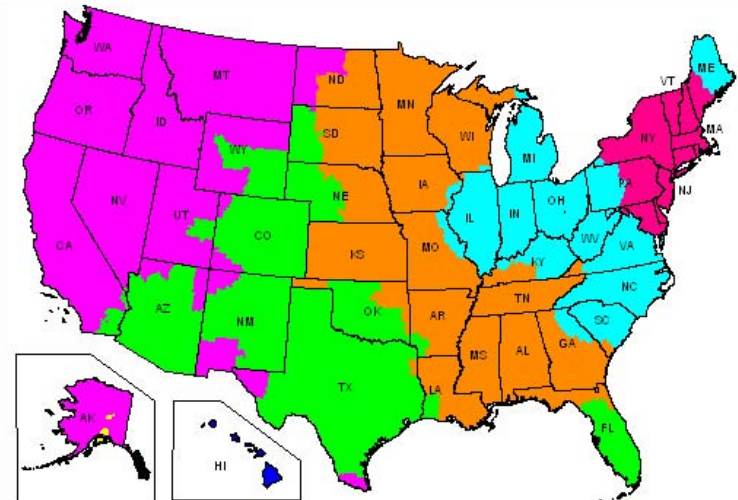

Business days in transit from: IRVING, TX 75062

[Printer-friendly](#)

THIS MAP ILLUSTRATES SERVICE SCHEDULES IN BUSINESS DAYS AS OF JANUARY, 2013 FOR FEDEX GROUND SHIPMENTS. PLEASE NOTE. PACKAGES PICKED UP FROM A RESIDENCE MAY HAVE ONE ADDITIONAL TRANSIT DAY. FOR FASTER RETURNS PLEASE DROP OFF AT A STAFFED FEDEX LOCATION.

SERVICE MAP COLORS MAY VARY DUE TO A DIFFERENCE IN HARDWARE AND SOFTWARE. THIS MAP IS A GENERAL REPRESENTATION OF UPS GROUND TRANSIT TIMES. FOR SERVICE AVAILABILITY AND TO CALCULATE THE DELIVERY TIME FOR A PACKAGE SHIPPED BETWEEN A SPECIFIC ORIGIN AND DESTINATION.

[← BACK TO DISTRIBUTION CENTERS | NEXT DAY DELIVERY ZONE](#)

OHIO DISTRIBUTION CENTER

429 S PIONEER BLVD
SPRINGBORO, OH 45066

Chris Todd
800-266-2222 ext. 5624
ToddC@HardyDiagnostics.com

Mary Pohlman
800-266-2222 ext. 7022
TerryB@HardyDiagnostics.com

* Origin ZIP/Postal code: * Country:

■ 1 Day ■ 2 Days ■ 3 Days ■ 4 Days ■ 5 Days ■ 6 Days ■ 7+ Days

THIS MAP ILLUSTRATES SERVICE SCHEDULES IN BUSINESS DAYS AS OF JANUARY, 2013 FOR FEDEX GROUND SHIPMENTS. PLEASE NOTE. PACKAGES PICKED UP FROM A RESIDENCE MAY HAVE ONE ADDITIONAL TRANSIT DAY. FOR FASTER RETURNS PLEASE DROP OFF AT A STAFFED FEDEX LOCATION.