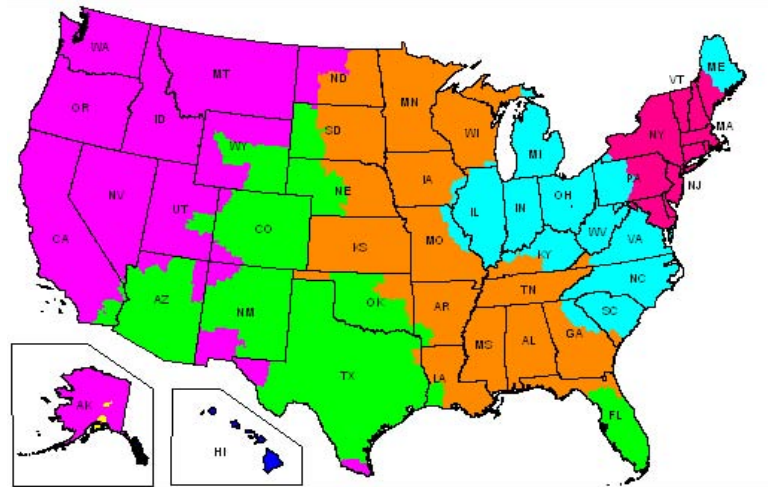

Business days in transit from: CHANDLER, AZ 85225

[Printer-friendly](#)

SERVICE MAP COLORS MAY VARY DUE TO A DIFFERENCE IN HARDWARE AND SOFTWARE. THIS MAP IS A GENERAL REPRESENTATION OF UPS GROUND TRANSIT TIMES. FOR SERVICE AVAILABILITY AND TO CALCULATE THE DELIVERY TIME FOR A PACKAGE SHIPPED BETWEEN A SPECIFIC ORIGIN AND DESTINATION.

[← BACK TO DISTRIBUTION CENTERS | NEXT DAY DELIVERY ZONE](#)

WASHINGTON DISTRIBUTION CENTER

1930 CARPENTER ROAD,
LACEY, WA 98505

Chuck Williams
800-266-2222 ext. 5645
WilliamsC@HardyDiagnostics.com

* Origin ZIP/Postal code: * Country:

■ 1 Day ■ 2 Days ■ 3 Days ■ 4 Days ■ 5 Days ■ 6 Days ■ 7+ Days

THIS MAP ILLUSTRATES SERVICE SCHEDULES IN BUSINESS DAYS AS OF JANUARY, 2013 FOR FEDEX GROUND SHIPMENTS. PLEASE NOTE. PACKAGES PICKED UP FROM A RESIDENCE MAY HAVE ONE ADDITIONAL TRANSIT DAY. FOR FASTER RETURNS PLEASE DROP OFF AT A STAFFED FEDEX LOCATION.

business days in transit from: LACEY, WA 98503 [Printer-friendly](#)

SERVICE MAP COLORS MAY VARY DUE TO A DIFFERENCE IN HARDWARE AND SOFTWARE. THIS MAP IS A GENERAL REPRESENTATION OF UPS GROUND TRANSIT TIMES. FOR SERVICE AVAILABILITY AND TO CALCULATE THE DELIVERY TIME FOR A PACKAGE SHIPPED BETWEEN A SPECIFIC ORIGIN AND DESTINATION.