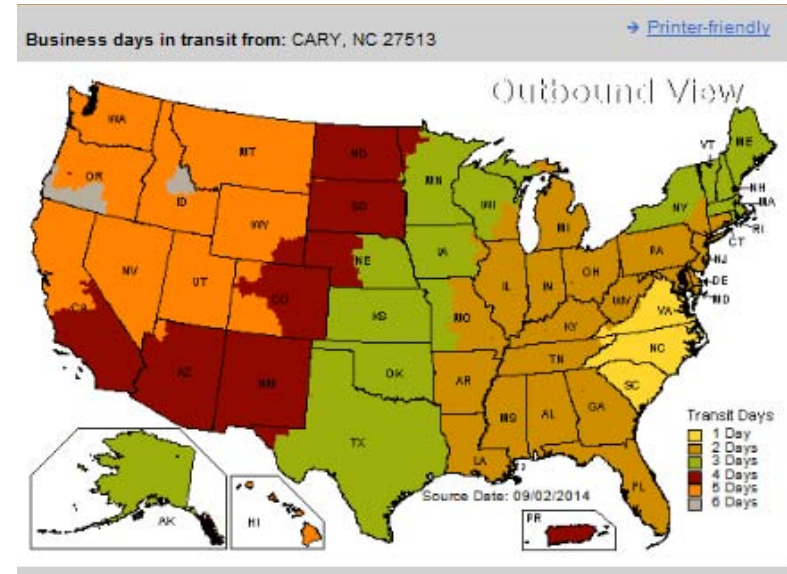

[← BACK TO DISTRIBUTION CENTERS | NEXT DAY DELIVERY ZONE](#)

NORTH CAROLINA DISTRIBUTION CENTER

100 CENTERWEST CT., SUITE B, CARY,
NORTH CAROLINA 27513

Lisa Goans
800-266-2222 ext. 5703
GoansL@HardyDiagnostics.com

THIS MAP ILLUSTRATES SERVICE SCHEDULES IN BUSINESS DAYS AS OF JANUARY, 2013 FOR FEDEX GROUND SHIPMENTS. PLEASE NOTE. PACKAGES PICKED UP FROM A RESIDENCE MAY HAVE ONE ADDITIONAL TRANSIT DAY. FOR FASTER RETURNS PLEASE DROP OFF AT A STAFFED FEDEX LOCATION.