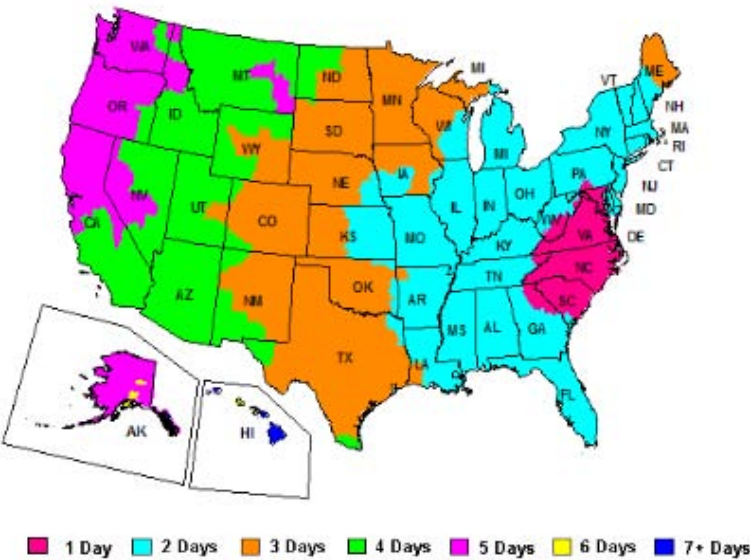

* Origin ZIP/Postal code: * Country:

1 Day 2 Days 3 Days 4 Days 5 Days 6 Days 7+ Days

THIS MAP ILLUSTRATES SERVICE SCHEDULES IN BUSINESS DAYS AS OF JANUARY, 2013 FOR FEDEX GROUND SHIPMENTS. PLEASE NOTE. PACKAGES PICKED UP FROM A RESIDENCE MAY HAVE ONE ADDITIONAL TRANSIT DAY. FOR FASTER RETURNS PLEASE DROP OFF AT A STAFFED FEDEX LOCATION.

[← BACK TO DISTRIBUTION CENTERS | NEXT DAY DELIVERY ZONE](#)

NORTH CAROLINA DISTRIBUTION CENTER

100 CENTERWEST CT., SUITE B, CARY,
NORTH CAROLINA 27513

Lisa Goans
800-266-2222 ext. 5703
GoansL@HardyDiagnostics.com

THIS MAP ILLUSTRATES SERVICE SCHEDULES IN BUSINESS DAYS AS OF JANUARY, 2013 FOR FEDEX GROUND SHIPMENTS. PLEASE NOTE. PACKAGES PICKED UP FROM A RESIDENCE MAY HAVE ONE ADDITIONAL TRANSIT DAY. FOR FASTER RETURNS PLEASE DROP OFF AT A STAFFED FEDEX LOCATION.

SERVICE MAP COLORS MAY VARY DUE TO A DIFFERENCE IN HARDWARE AND SOFTWARE. THIS MAP IS A GENERAL REPRESENTATION OF UPS GROUND TRANSIT TIMES. FOR SERVICE AVAILABILITY AND TO CALCULATE THE DELIVERY TIME FOR A PACKAGE SHIPPED BETWEEN A SPECIFIC ORIGIN AND DESTINATION.