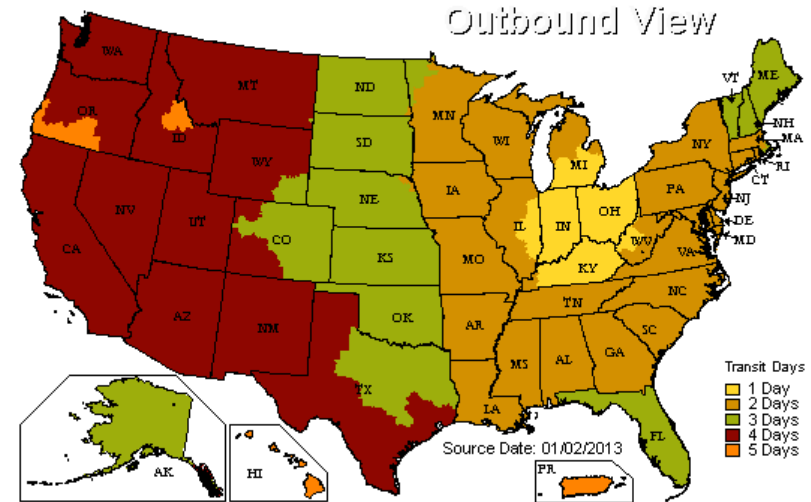

SERVICE MAP COLORS MAY VARY DUE TO A DIFFERENCE IN HARDWARE AND SOFTWARE. THIS MAP IS A GENERAL REPRESENTATION OF UPS GROUND TRANSIT TIMES. FOR SERVICE AVAILABILITY AND TO CALCULATE THE DELIVERY TIME FOR A PACKAGE SHIPPED BETWEEN A SPECIFIC ORIGIN AND DESTINATION.

[← BACK TO DISTRIBUTION CENTERS | NEXT DAY DELIVERY ZONE](#)