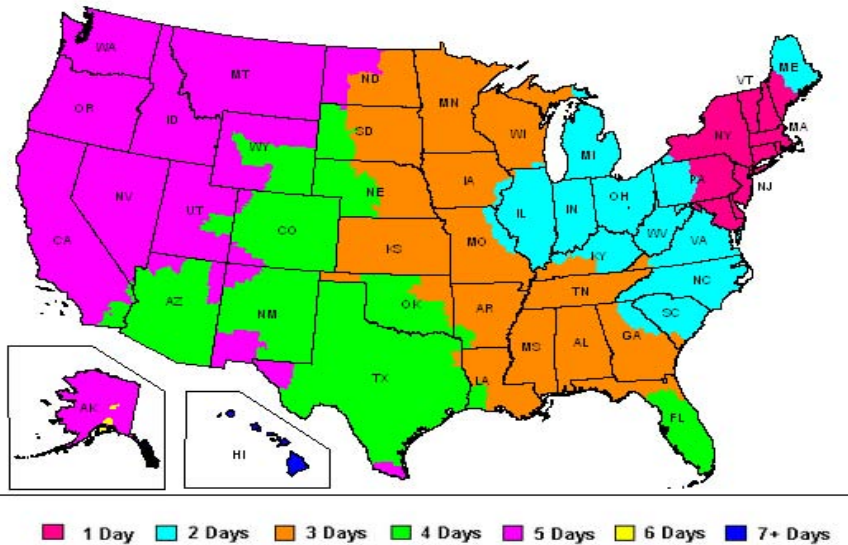

Business days in transit from: MIDVALE, UT 84047

[Printer-friendly](#)

SERVICE MAP COLORS MAY VARY DUE TO A DIFFERENCE IN HARDWARE AND SOFTWARE. THIS MAP IS A GENERAL REPRESENTATION OF UPS GROUND TRANSIT TIMES. FOR SERVICE AVAILABILITY AND TO CALCULATE THE DELIVERY TIME FOR A PACKAGE SHIPPED BETWEEN A SPECIFIC ORIGIN AND DESTINATION.

* Origin ZIP/Postal code: * Country: [Update](#)

THIS MAP ILLUSTRATES SERVICE SCHEDULES IN BUSINESS DAYS AS OF JANUARY, 2013 FOR FEDEX GROUND SHIPMENTS. PLEASE NOTE. PACKAGES PICKED UP FROM A RESIDENCE MAY HAVE ONE ADDITIONAL TRANSIT DAY. FOR FASTER RETURNS PLEASE DROP OFF AT A STAFFED FEDEX LOCATION.