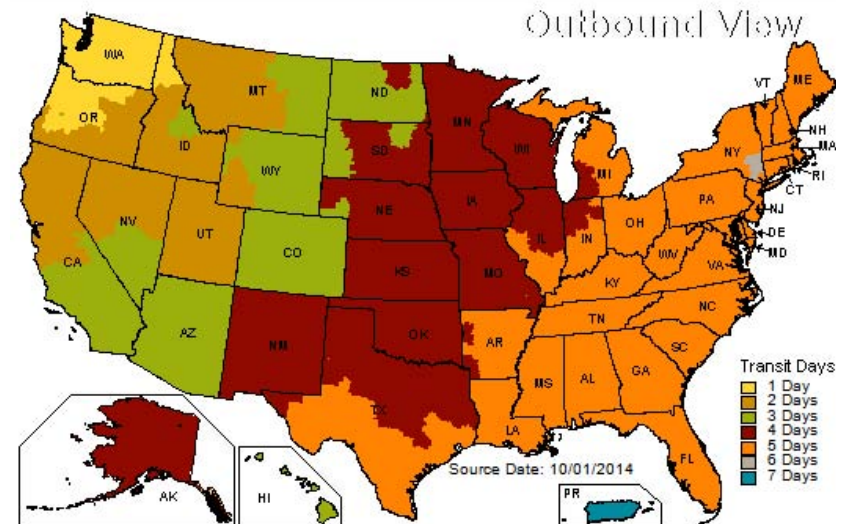

SERVICE MAP COLORS MAY VARY DUE TO A DIFFERENCE IN HARDWARE AND SOFTWARE. THIS MAP IS A GENERAL REPRESENTATION OF UPS GROUND TRANSIT TIMES. FOR SERVICE AVAILABILITY AND TO CALCULATE THE DELIVERY TIME FOR A PACKAGE SHIPPED BETWEEN A SPECIFIC ORIGIN AND DESTINATION.